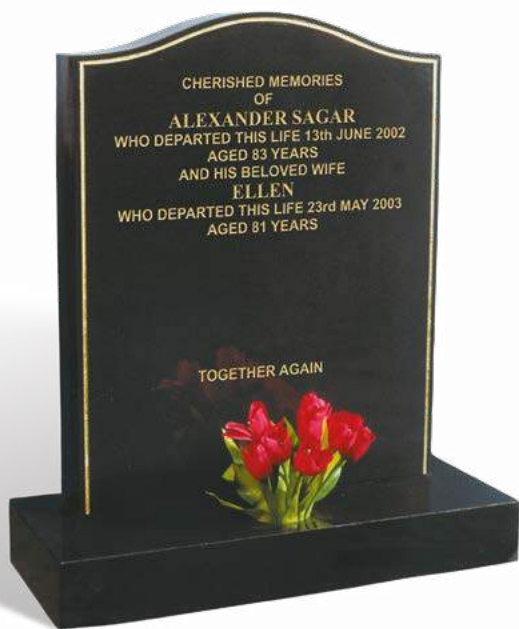

SAGAR

An all polished low maintenance BLACK granite memorial shown with a classic cut and gilded line.

CROMAR

Illustrated in KARIN GREY granite, this memorial features a high quality candle holder with stained glass opening window. The headstone has a polished face, rustic edges and a sanded (unpolished) back. The base has a polished top with rustic sides. (Also available without window).