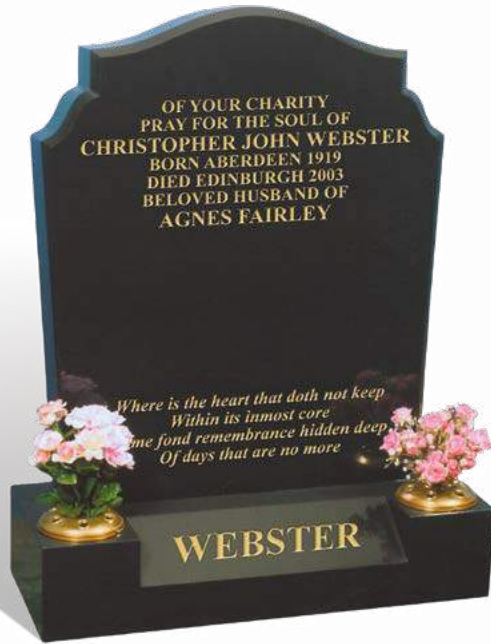

WEBSTER

An attractive, all polished low maintenance BLACK granite memorial with tapered sides and a polished chamfer to frame the lettering area. The base has a splayed face on the front designed for a family name.