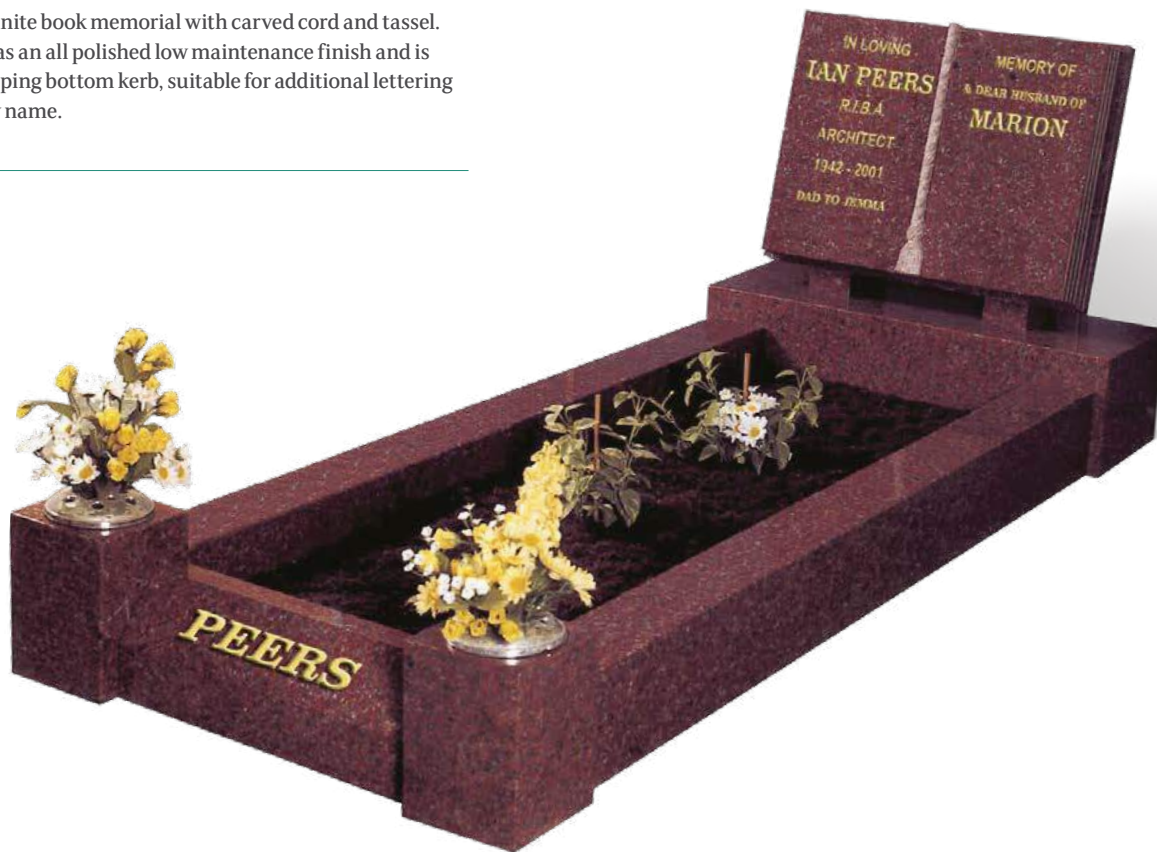

PEERS

A RUBY RED granite book memorial with carved cord and tassel. The memorial has an all polished low maintenance finish and is shown with a sloping bottom kerb, suitable for additional lettering space or a family name.