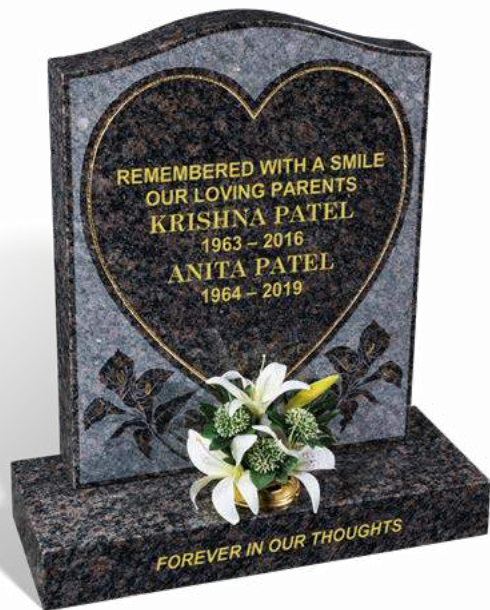

JAMIESON

The three BAHAMA BLUE hearts symbolise love on this artistically shaped all polished, low maintenance BLACK granite memorial. Different granite combinations can be chosen.

CROMBIE

This all polished low maintenance ROSEWOOD RED granite memorial has a gilded corner rose ornament with lined margins forming a frame around the inscription area. It is shown here with an optional KARIN GREY granite plinth, which has an all sanded finish.