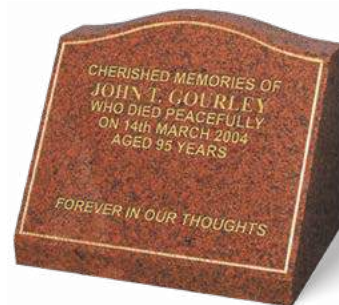

COURT

All polished low maintenance BLACK granite desk style marker memorial with a facility for flowers.

CORBETT

KARIN GREY granite with deeply carved corner roses (symbol of love). Illustrated with a polished face and rustic edges.

GOURLEY

A BALMORAL RED sloping wedge style marker with an attractive shaped top and cut and gilded line forming a frame around the inscription. It has an all polished low maintenance finish.

PATERSON

BLACK granite with engraved book ornament. This marker memorial has a polished face and rustic edges.