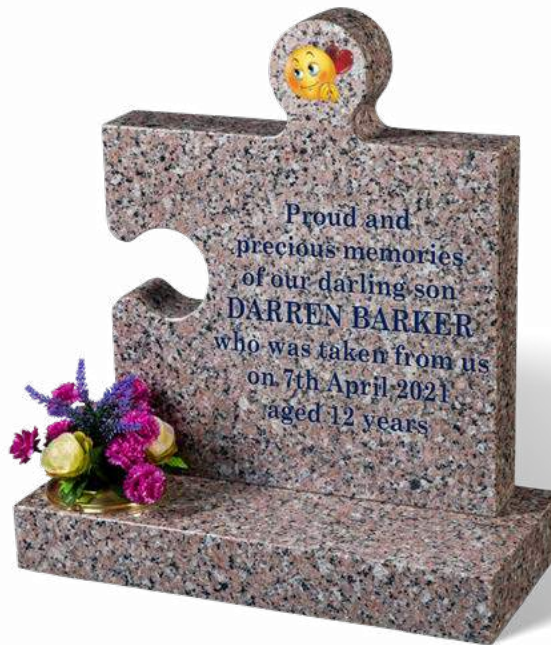

OLIVER

Illustrated in BLACK granite, this memorial has a very effective silhouette ornament which shows two children holding hands in the sun set. It has an all polished low maintenance finish.

BARKER

A ROSY PINK granite memorial shaped like a jigsaw piece, makes this ideal for puzzle lovers or as a children's memorial. It has an all polished low maintenance finish. An alternative emoji can be chosen.