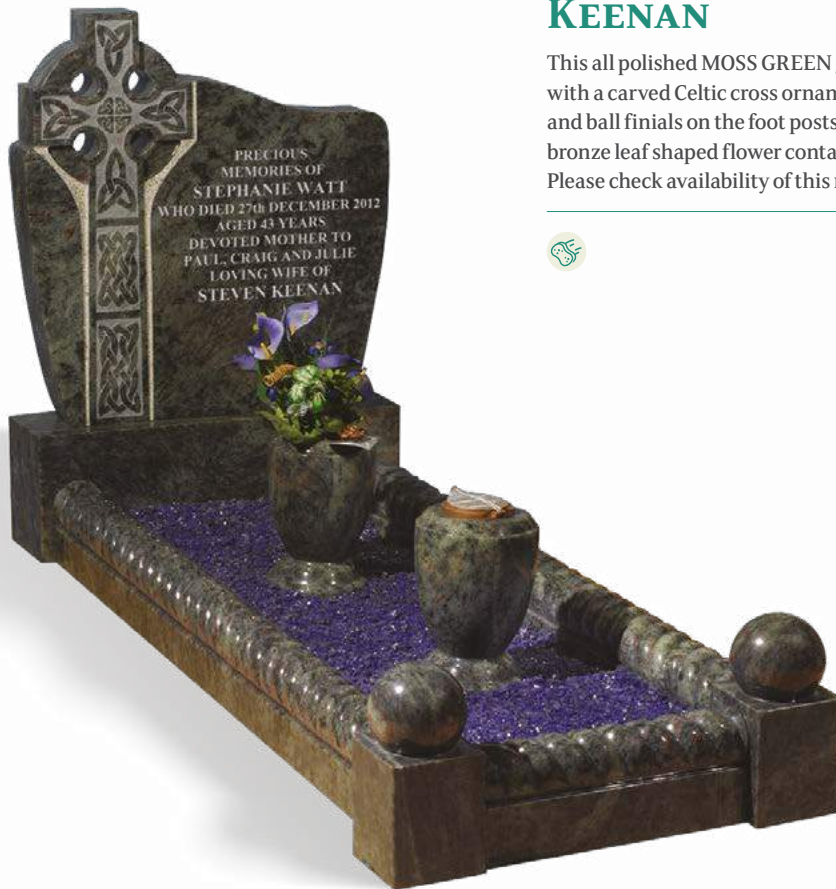

KEENAN

This all polished MOSS GREEN granite memorial is full of character with a carved Celtic cross ornament, rope shaped tops to the kerbs and ball finials on the foot posts. Two shaped urns with optional bronze leaf shaped flower container lids enhance the design. Please check availability of this material before ordering.