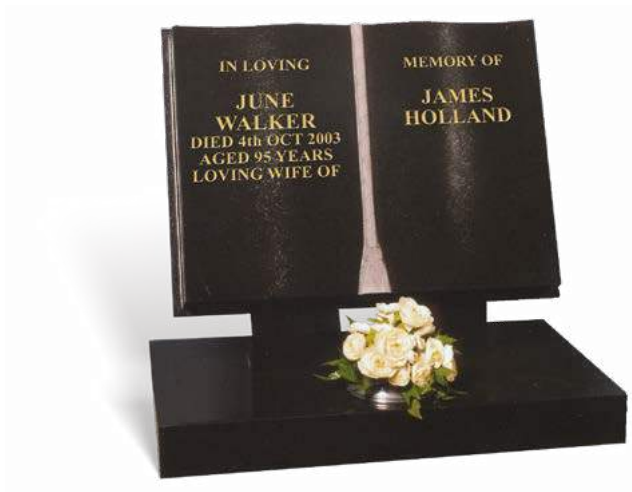

HOLLAND

An all polished low maintenance BLACK granite book mounted on rests and a base. The book is fully shaped with a hand carved cord and tassel in relief and rebated edges.