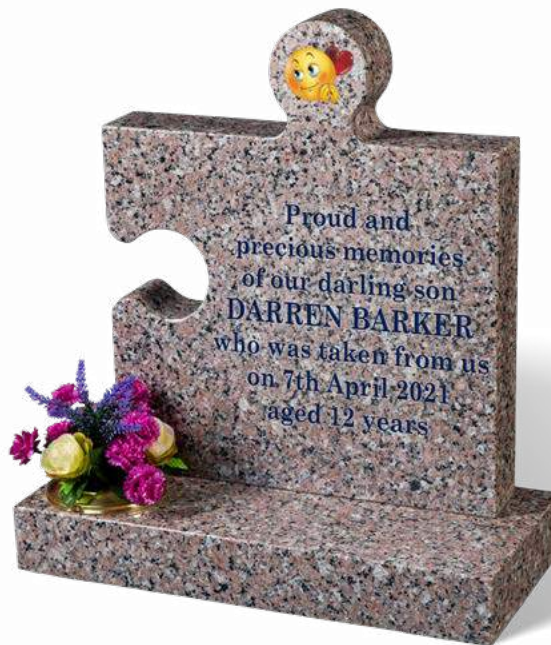

AVOCHIE GRANITE

DALBEATTIE GRANITE

BIRNIE

This memorial is shown in DALBEATTIE granite with a rustic margin. The headstone has a polished face, sanded (unpolished) back with rustic edges. The base has a polished top and rustic sides. The smaller photograph illustrates AVOCHIE granite as an alternative but with a honed (non-reflective) finish to the face and the top of the base.

OLIVER

Illustrated in BLACK granite, this memorial has a very effective silhouette ornament which shows two children holding hands in the sun set. It has an all polished low maintenance finish.

BARKER

A ROSY PINK granite memorial shaped like a jigsaw piece, makes this ideal for puzzle lovers or as a children's memorial. It has an all polished low maintenance finish. An alternative emoji can be chosen.