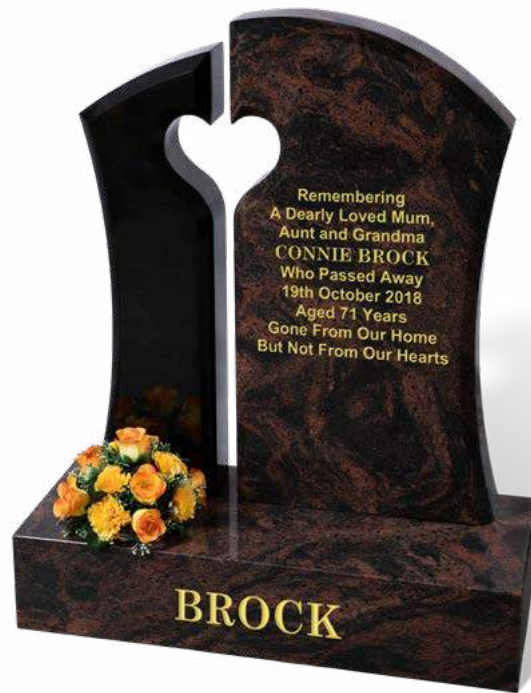

BROCK

Shown in a combination of BLACK and AURORA granites, this all polished low maintenance, three piece memorial is constructed to form a heart shaped cavity. Chamfers around the headpieces complete the look and frame the lettering face.