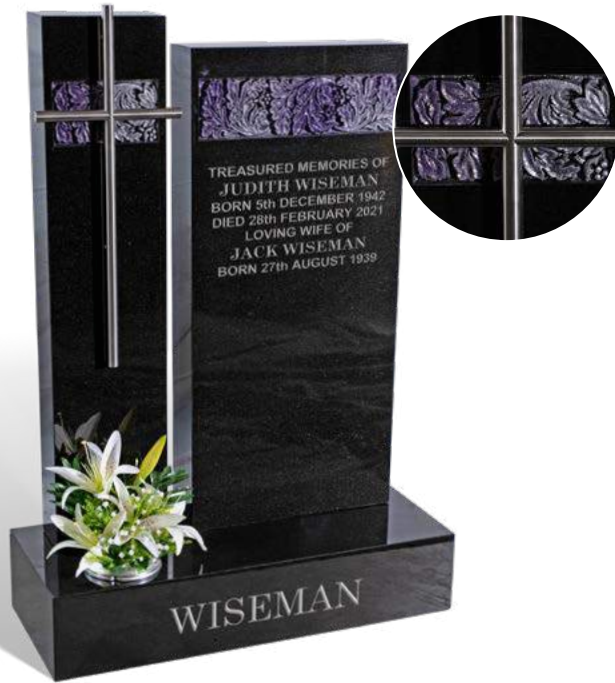

WISEMAN

A striking three-piece memorial shown in BLACK granite. The “acanthus” design has been shaped carved and painted with purple and silver tones and complemented with an optional stainless steel cross. The memorial has an all polished, low maintenance finish.