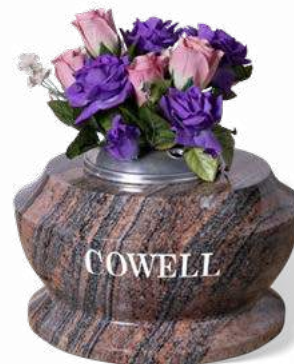

COWELL

An all polished low maintenance INDIAN JUPARANA granite circular vase.