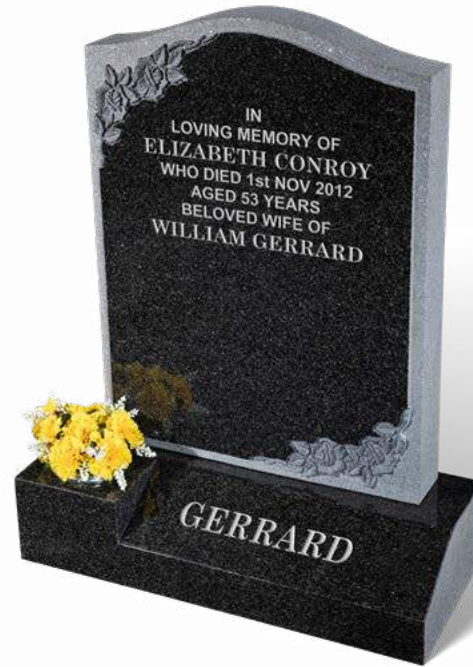

GERRARD

The shape carved rose ornamentation and raised panel combine to provide a framed area for the inscription on this polished and sanded (unpolished) BON ACCORD DARK GREY granite memorial. The base has a sloping face suitable for a family name or text.