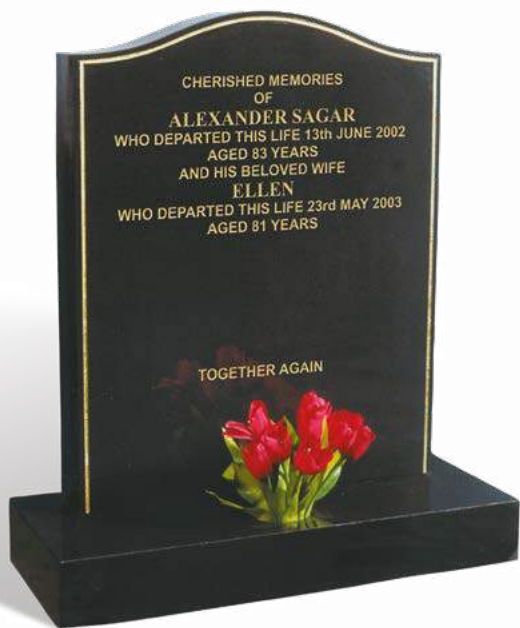

SAGAR

An all polished low maintenance BLACK granite memorial shown with a classic cut and gilded line.

CROMAR

Illustrated in KARIN GREY granite, this memorial features a high quality candle holder with stained glass opening window. The headstone has a polished face, rustic edges and a sanded (unpolished) back. The base has a polished top with rustic sides. (Also available without window).