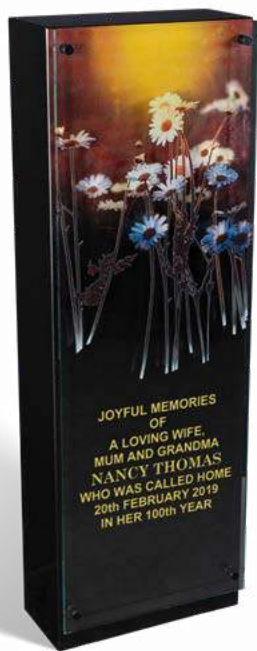

THOMAS

Illustrated in BLACK granite, this monolith style memorial has a glass panel fixed to the front face of the memorial, offering an element of protection against weathering. It has a floral design on the granite with additional etchings on the underside of the glass, which combine to give a unique appearance to the ornament.